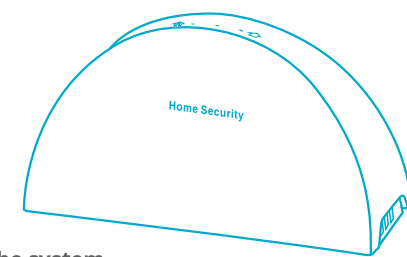

Smart UR Home™

Home Security System

>> Smartly Secure Your Home

The "Host" of the system
Simply plug in LAN cable and press "WPS" to on-line
Featured a loud noisy high dB alarm sound to scare the intruders