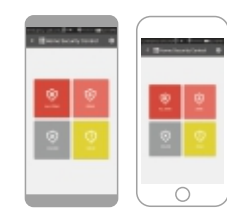

inside SIZE:
140x189.5x116/ mm
BOX SIZE:
146x195.5x122/ mm

Smart UR Home™

Home Security System

>> Smartly Secure Your Home

Smart UR Home™

Home Security System

>> Smartly Secure Your Home

Smart UR Home Security System allows you to protect your home intelligently. Simply use Smart Phone, Pad Computer or our Remote Control to completely control of your home security. With the Host to control of the compatible PIR Wireless Motion Sensor, Remote Controller, Magnet Contact Sensor, Wireless Emergency Button and other featured additional devices to secure your property and family safety.