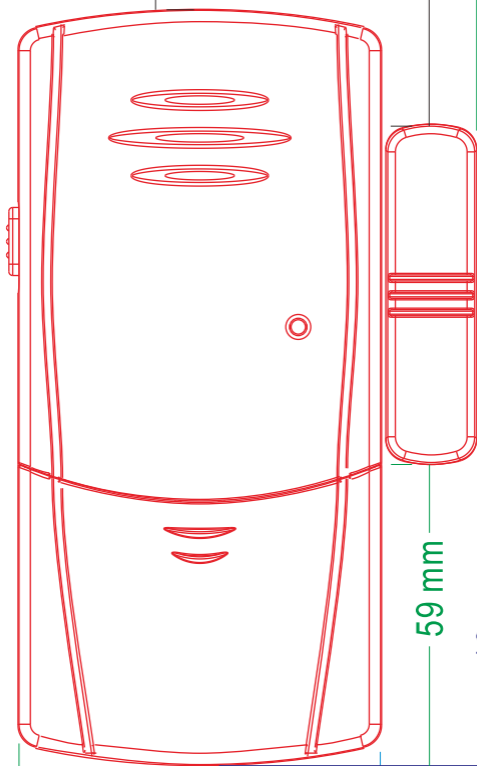

## INSTALLATION

- Take off the double side tape that attached on the back of the Slim Alarm and attach the Slim Alarm on the door/window frame.
- Affix the magnetic sensor switch close to the Slim Alarm and keep the three lines marking align with the "▶" on the Slim Alarm (see drawing I).
- For best performance, please keep the distance between the Slim Alarm and magnetic sensor switch no wider than 1.5cm.

Drawing I

Drawing II

Pat. Pending  
Made in China

THIS PAPER BOARD  
IS RECYCLABLE

180 mm

37 mm

80 mm

43 mm

61 mm

76 mm

8 mm

12 mm

20 mm

59 mm

19 mm